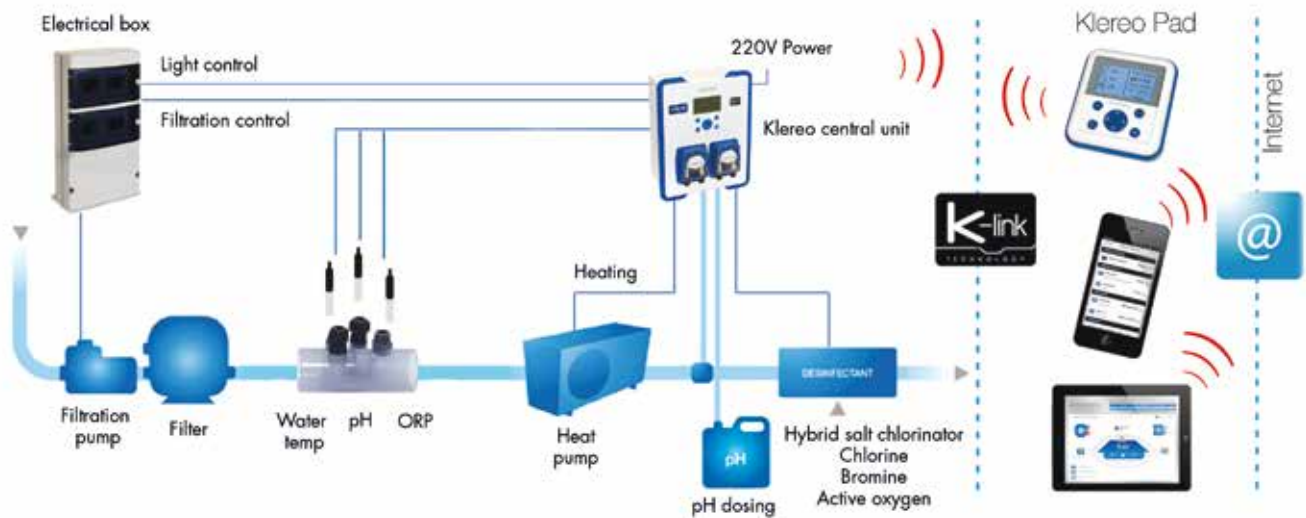

ASK FOR KLEROO SOLUTIONS HERE:

Distributed by:

KLEROO
5, rue du Chant des Oiseaux
78360 MONTESSON
FRANCE
contact@klereo.com

klereo
www.klereo.com